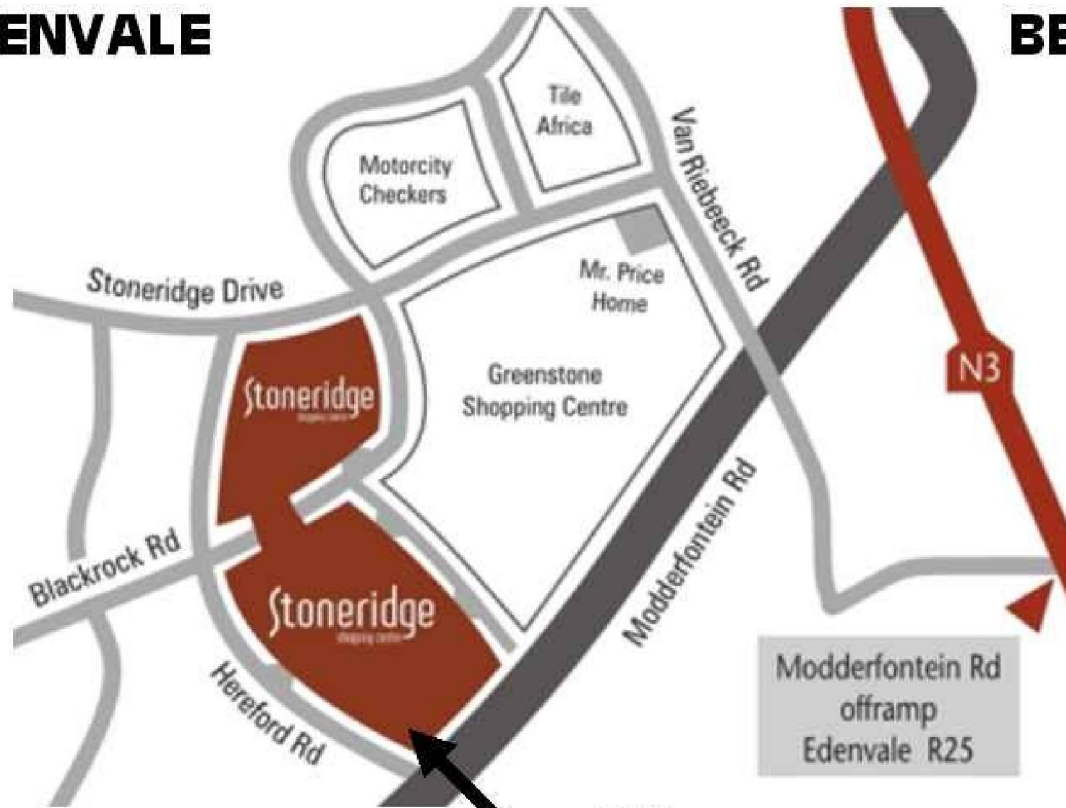

**EDENVALE**

**BEDFORDVIEW**

Modderfontein Rd  
offramp  
Edenvale R25

**KEMPTON**

**Address:**

Stoneridge Shopping Centre, Cnr  
Modderfontein and Hereford Rd,  
Undercover Parking no. 1